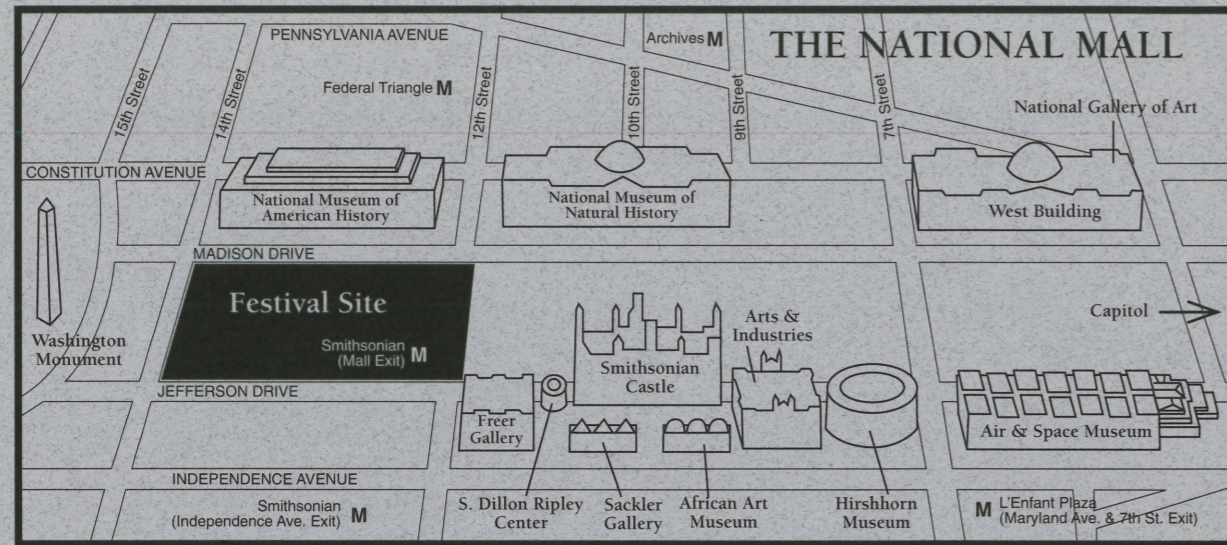

Festival Site Map

National Museum of American History

MADISON DRIVE

- Festival Information
- Beverage Concession
- Food Concession
- First Aid
- Restrooms
- Accessible to Mobility Impaired

MASTERS OF TRADITIONAL ARTS

Foodways

Market

Junkanoo Shack

Metro (Smithsonian)

JEFFERSON DRIVE